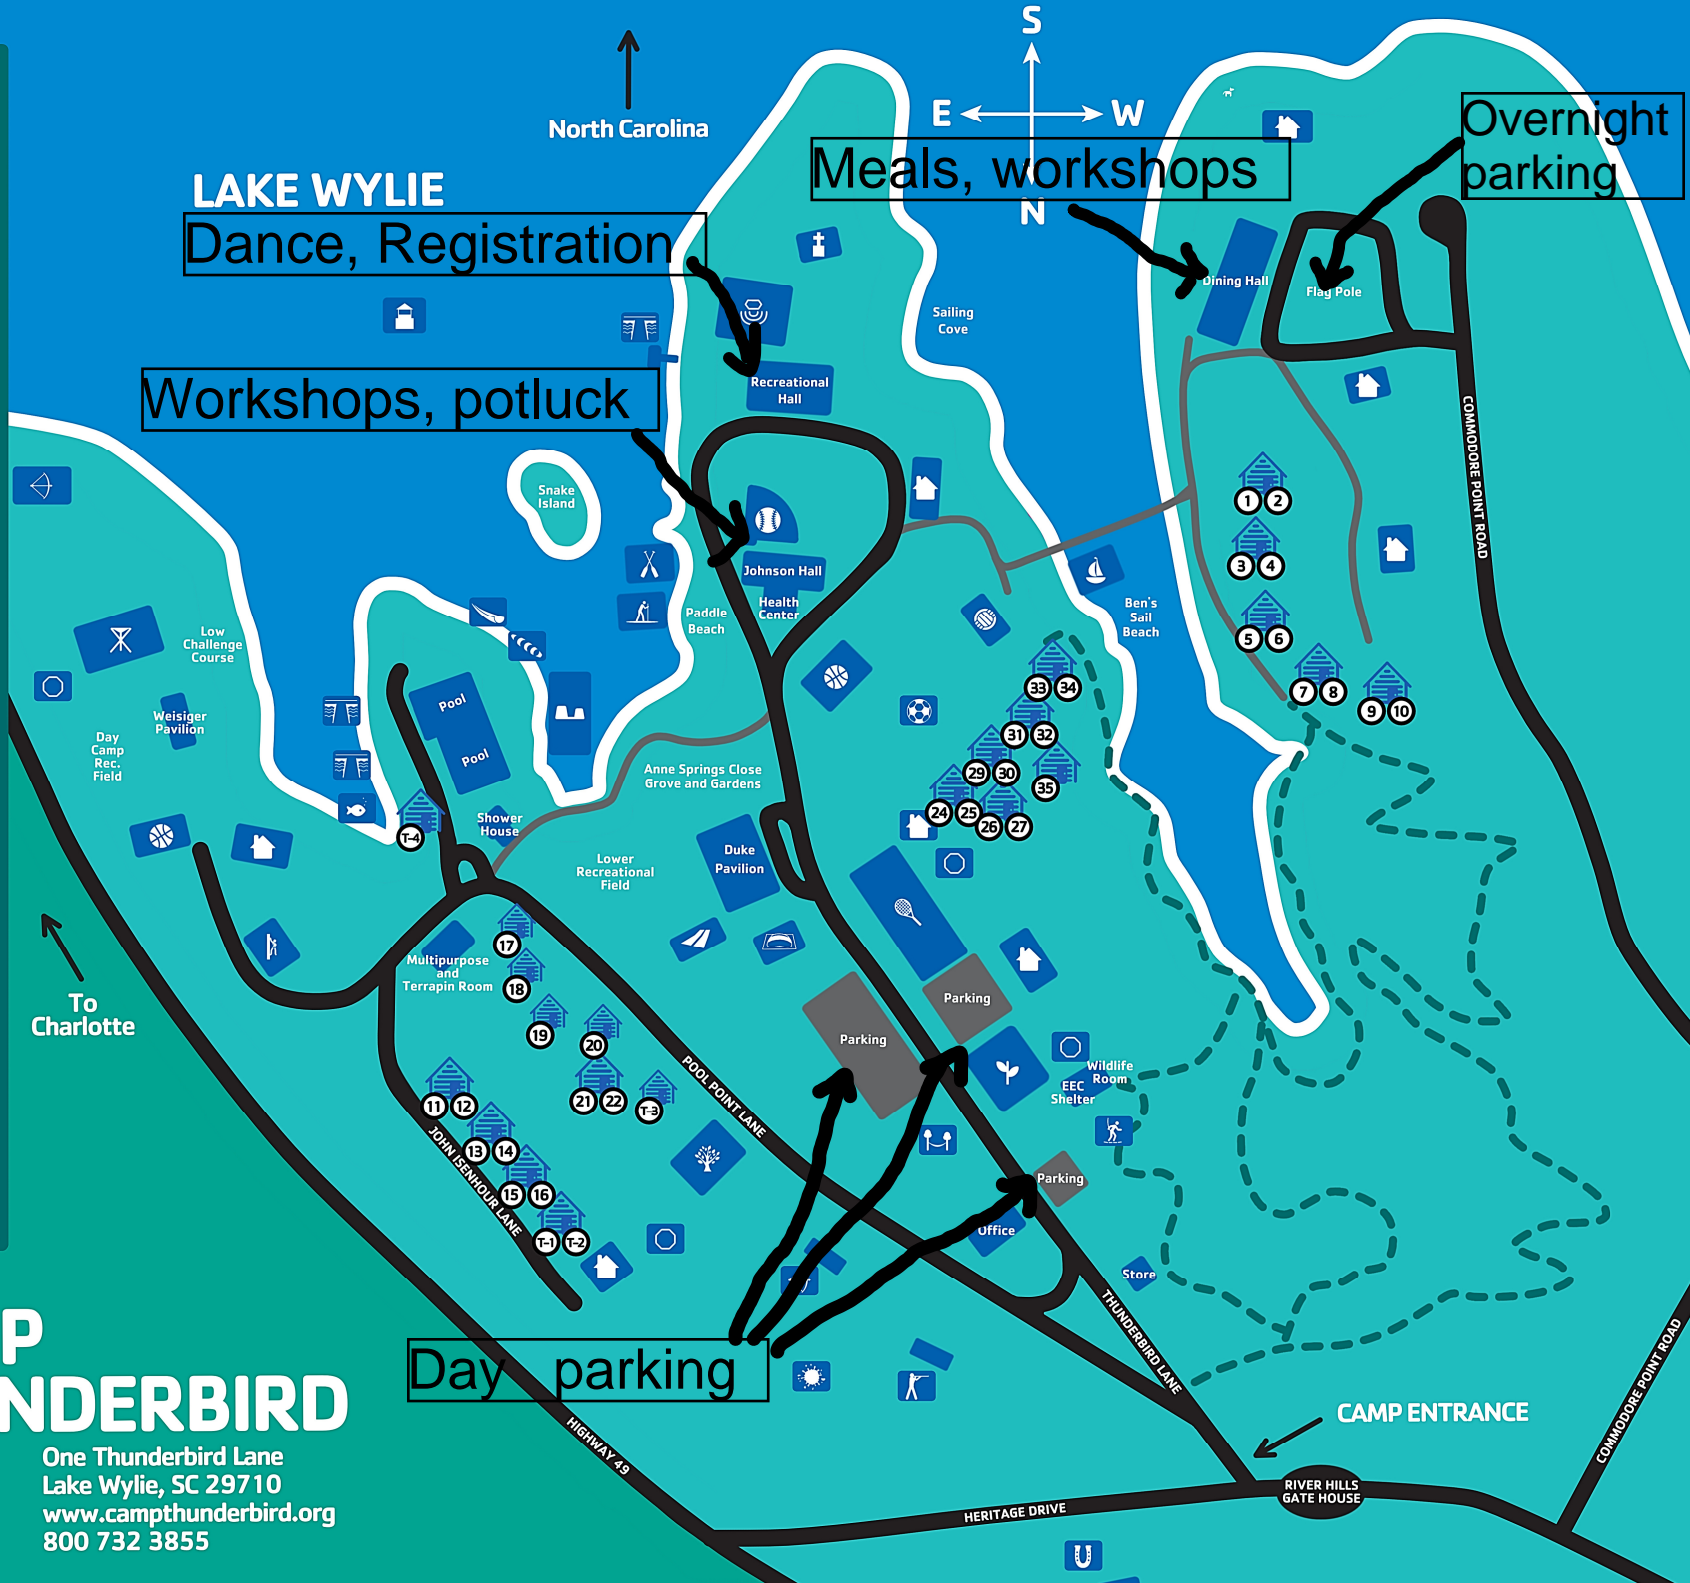

LEGEND:

-  Adventure Tree Climbing
-  Aerial Adventure Course
-  Alpine Tower
-  Amphitheater
-  Archery
-  Baseball Field
-  Basketball Courts
-  Blob
-  Cabin
-  Chapel
-  Dock
-  Fishing
-  Gaga Ball
-  Garden
-  Hammock Village
-  Kayaking / Canoeing
-  Moonbounce
-  Paddle Boards
-  Paintball / Gellball
-  Power Pole
-  Private Residences
-  Riflery
-  Sailing
-  Sand Volleyball
-  Slip and Slide
-  Soccer
-  Wake Sports Tower
-  Stables
-  Tennis / Pickleball
-  Water Obstacles
-  Wet Wylie

the  **CAMP THUNDERBIRD**

One Thunderbird Lane
 Lake Wylie, SC 29710
www.campthunderbird.org
 800 732 3855