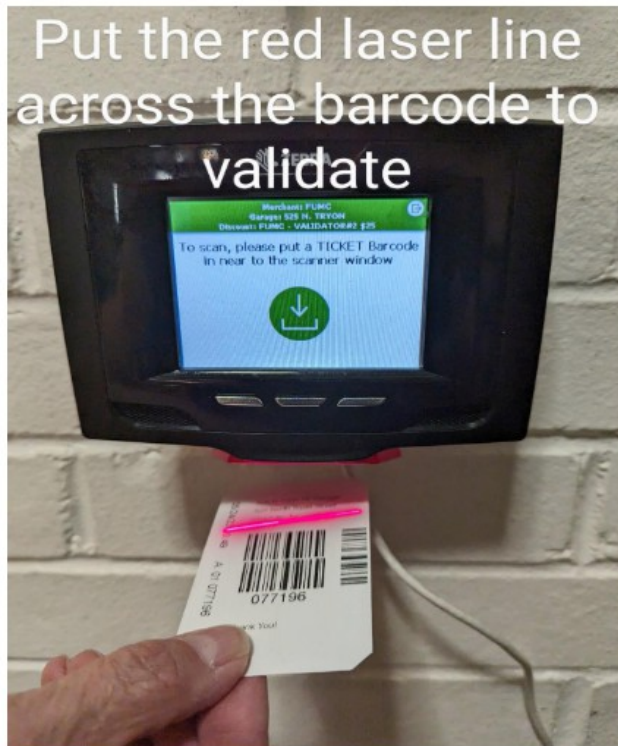

Enter the parking garage and follow the signs

•

- TAKE YOUR PARKING TICKET WITH YOU TO VALIDATE!

- Look for this Elevator. The parking garage is level P-1.
- Take the elevator to P.

- Exit the elevator, go across the courtyard and through the double wooden doors.

- There is a second elevator on your left.
- Validate your parking ticket with the ticket bar code reader to the right of the elevator.

- Go up the stairs and you should see us!