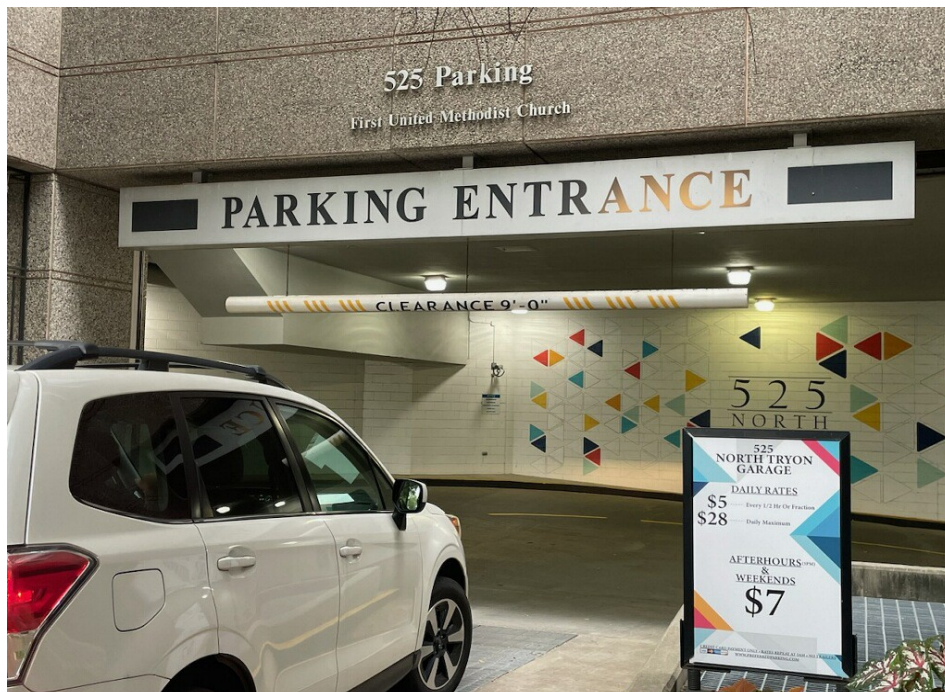

Parking Instructions for the First United Methodist Church

- The church is located at 501 North Tryon Street in Uptown Charlotte.
- The **parking garage entrance** for the church is located at **163 W. Ninth St.** Use this address for your GPS.
- The sign at the parking garage entrance and the entrance:

Enter the parking garage and follow the signs

•

- TAKE YOUR PARKING TICKET WITH YOU TO VALIDATE!

- Look for this Elevator. The parking garage is level P-1.
- Take the elevator to P.

- Exit the elevator, go across the courtyard and through the double wooden doors.

- There is a second elevator on your left.
- Validate your parking ticket with the ticket bar code reader to the right of the elevator.

- Go up the stairs and you should see us!