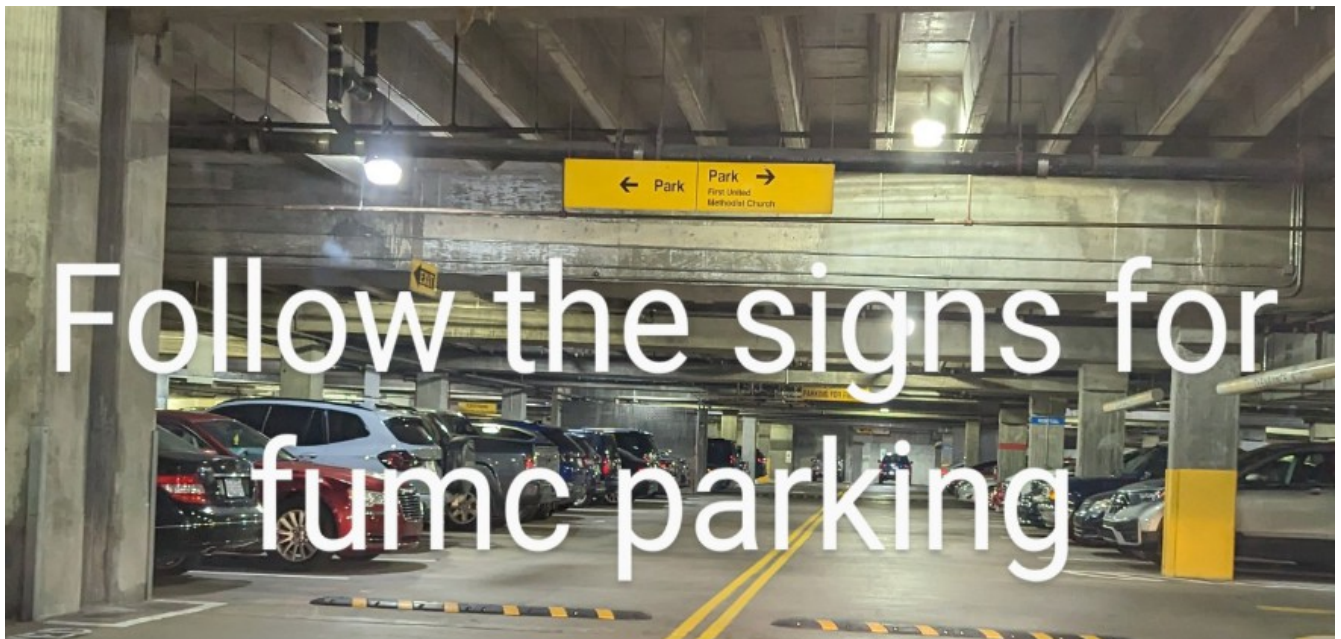

Enter the parking garage and follow the signs

•

- TAKE YOUR PARKING TICKET WITH YOU TO VALIDATE!

- Look for this Elevator. The parking garage is level P-1.
- Take the elevator to P.

- Exit the elevator, go across the courtyard and through the double wooden doors.

- There is a second elevator on your left.
- Validate your parking ticket with the ticket bar code reader to the right of the elevator.

- Go up the stairs and you should see us!