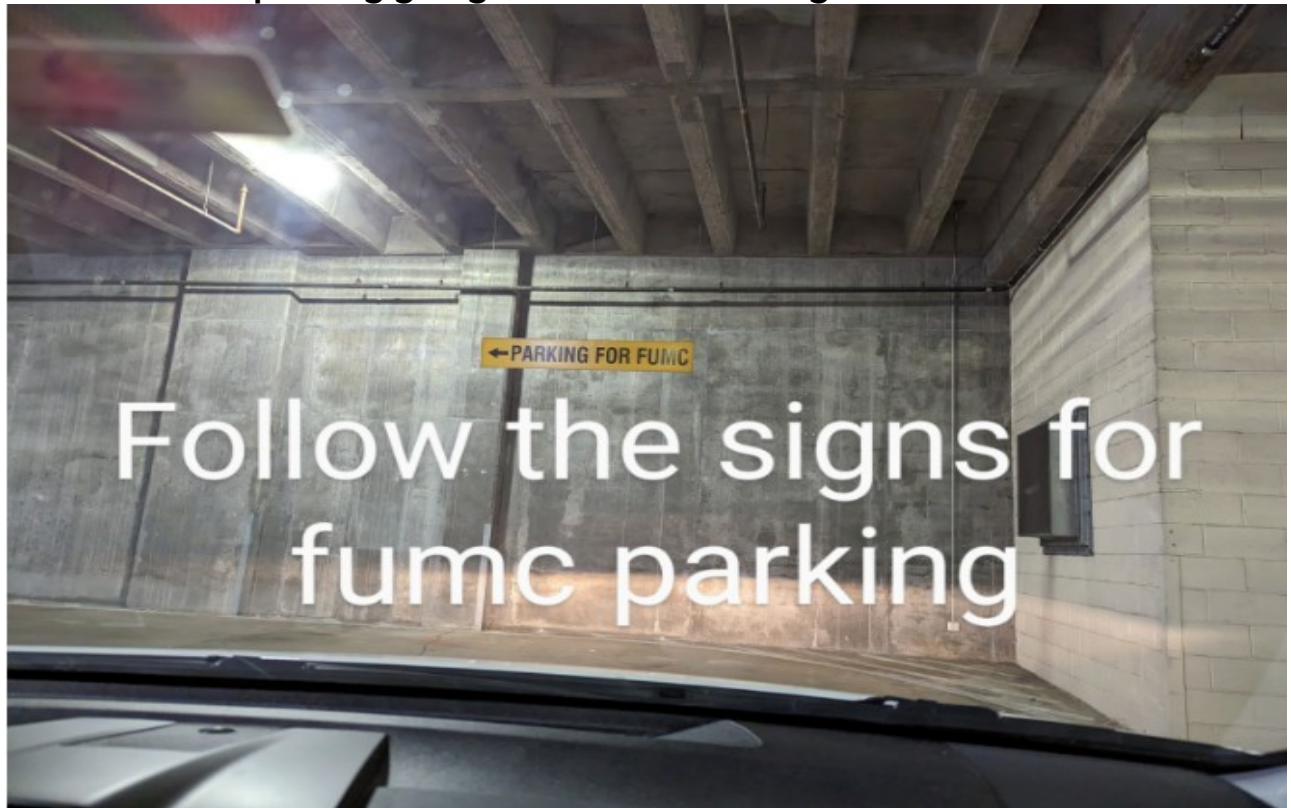

Enter the parking garage and follow the signs

•

- TAKE YOUR PARKING TICKET WITH YOU TO VALIDATE!

- Look for this Elevator. The parking garage is level P-1.
- Take the elevator to P.

- Exit the elevator, go across the courtyard and through the double wooden doors.

- There is a second elevator on your left.
- Validate your parking ticket with the ticket bar code reader to the right of the elevator.

- Go up the stairs and you should see us!